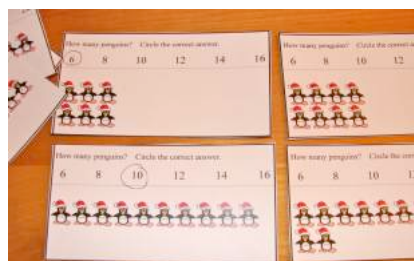

Task Set: Winter

(Colors and designs may vary)

Skills addressed by the Winter task set include:

- matching
- packaging
- fine motor skills
- lacing
- number skills
- reading

What is included?

The Winter task set comes with all of the materials needed to create 10 activities, step-by-step instructions, a description of how activities are aligned with content standards, and a reproducible data collection sheet.

To complete these 10 activities, all you need to do is laminate, cut, hole punch, and apply Velcro (included!).

www.AutismTasks.com
216-570-5480
Copyright, 2010

Task sets are not recommended for students who put non-edible items in their mouths.

Winter character package

Make a snowman

Cutout match

Winter picture match

Snowflake skip count

Order numbers 1-10

Penguin count 12-20

Size concept string along