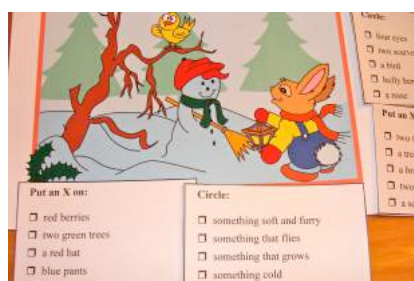

Task Set: Winter

(Colors and designs may vary)

Skills addressed by the Winter task set include:

- matching
- packaging
- fine motor skills
- lacing
- number skills
- reading

What is included?

The Winter task set comes with all of the materials needed to create 10 activities, step-by-step instructions, a description of how activities are aligned with content standards, and a reproducible data collection sheet.

To complete these 10 activities, all you need to do is laminate, cut, hole punch, and apply Velcro (included!).

www.AutismTasks.com
216-570-5480
Copyright, 2010

Task sets are not recommended for students who put non-edible items in their mouths.

Winter character package

Make a snowman

Cutout match

Winter picture match

Snowflake skip count

Order numbers 1-10

Penguin count 12-20

Size concept string along

Winter scene picture search

Snowflake match