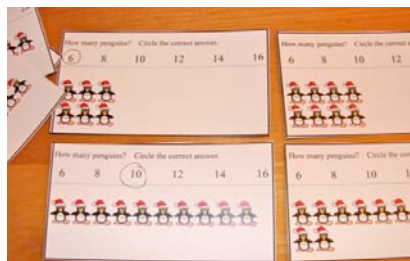

Winter

(Materials may vary)

Skills addressed by the Winter task set include:

- matching
- packaging
- fine motor skills
- lacing
- number skills
- reading

What is included?

The Winter task set comes with all of the materials needed to create 10 activities, step-by-step instructions, a description of how activities are aligned with content standards, and a reproducible data collection sheet.

To complete these 10 activities, all you need to do is laminate, cut, hole punch, and apply Velcro (included!).

www.AutismTasks.com
 216-382-4931
 Copyright, 2010

Task sets are not recommended for students who put non-edible items in their mouths.

Winter Character Package

Make A Snowman

Cutout Match

Winter Picture Match

Snowflake Skip Count

Order Numbers 1-10

Penguin Count 12-20

Size Concept String Along

Winter Scene Picture Search

Snowflake Match