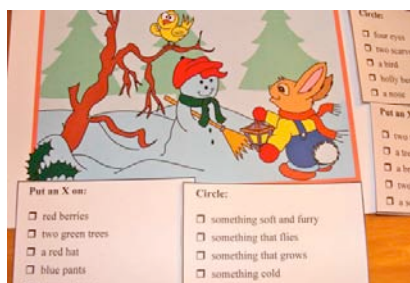

Winter

(Materials may vary)

Skills addressed by the Winter task set include:

- matching
- packaging
- fine motor skills
- lacing
- number skills
- reading

What is included?

The Winter task set comes with all of the materials needed to create 10 activities, step-by-step instructions, a description of how activities are aligned with content standards, and a reproducible data collection sheet.

To complete these 10 activities, all you need to do is laminate, cut, hole punch, and apply Velcro (included!).

www.AutismTasks.com
 216-382-4931
 Copyright, 2010

Task sets are not recommended for students who put non-edible items in their mouths.

Winter Character Package

Make A Snowman

Cutout Match

Winter Picture Match

Snowflake Skip Count

Order Numbers 1-10

Penguin Count 12-20

Size Concept String Along

Winter Scene Picture Search

Snowflake Match